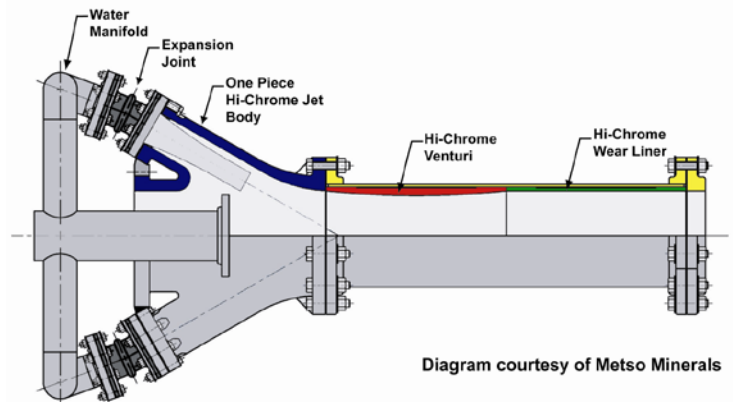

“JET DRAGON®”

- Available in electric with VFD or Diesel Caterpillar low emission engine power
- Deep digging with Hydra-Jet system
- Increased production with advantages of a hull pump
- Single center tank with added side tanks
- Structurally strong for lifting and placing into service
- Manual control or automation options
- Stock replacement components
- Cost effective price and operational cost

Ellicott’s newest “JET DRAGON®” dredges utilize our proven robust designs and efficient hull pump configuration. The ladder mounted Hydra-Jet assembly provides increased production and operational efficiency at deeper digging depths. With our machinery components located on the center tank, the side tanks are pinned into place and the ladder installed for ease of site set-up and lift as one unit into the mining location. Water supply to the Hydra-Jet can also be directed at the cutter to clean clay and debris while in service.

Contact: Ellicott at 410-545-0232

“JET DRAGON®” SERIES 870JD DREDGE DIESEL POWERED

- The 870JD is a portable, deep digging, powerful cutter head dredge.
- 14" X 12" aggregate pump powered by C-18 575HP CAT engine.
- Ladder mounted Hydra-Jet powered by C-13 385HP auxiliary engine.
- Large control cab with finger tip controls on the operator's chair arm rest.
- 100HP cutter drive with 41" diameter replaceable tooth cutter head.
- Water nozzles at the cutter used for cleaning and dislodging material.
- 3-Wire Stern wire anchoring system.
- One piece center tank dredge for fully assembled lift into service.
- Operational Specifications:
96.5'L x.22'W 140,000lbs

The 870JD Series Jet Dragon® combines the reliability and durability of our industry proven 870JD Series dredge while adding a ladder mounted dual hydra jet pump, to increase efficiency at deeper digging depths. Both the main pump engine and auxiliary engine are Caterpillar low emission ACCERT engines.